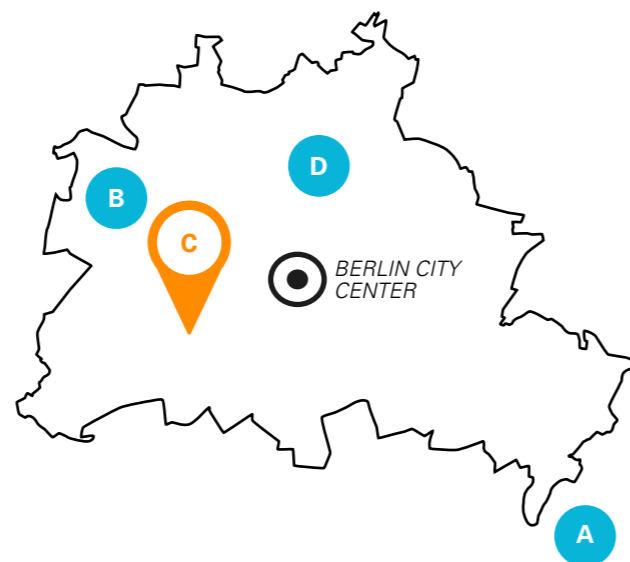

The Villa is a small and very relaxed summer school in Berlin – perfect for students who like it urban but appreciate a familial touch.

DAILY ACTIVITIES
IN BERLIN

STUDENTS ON BERLIN'S RIVER SPREE

PRICES

Dates & prices