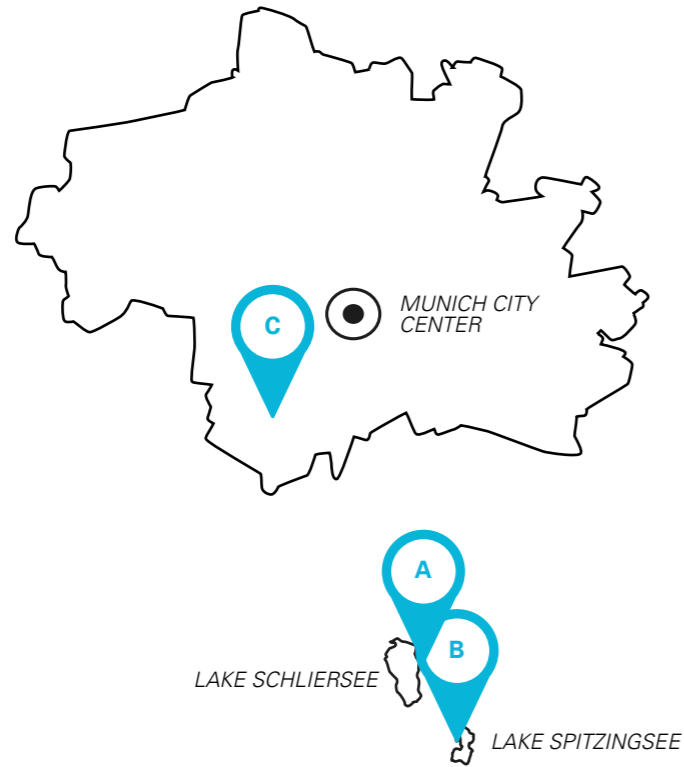

GERMAN*
4 lessons
per day

SAMPLE WEEK

	MORNING	AFTERNOON	EVENING
SUN	Arrival* until 5pm	Introduction and language test	Welcome evening
MON	German lessons	Adventure hiking with GPS	Barbecue
TUE	German lessons	Constructing a float	Video evening
WED	German lessons	Swimming in waterfall	Games evening
THU	German lessons	Half-day excursion	Campfire
FRI	German lessons	Bike parcours	Showtime
SAT	Excursion to Munich		Evening disco
SUN	Departure* or optional excursion to Castle Neuschwanstein		*GLS arranges transfers to/from Munich station/airport

AGES FEATURES

- **A** **MUNICH YOUNG & FUN** 7-14 *English courses available as well, campus in the Bavarian Alps, 50 km south of Munich
- **B** **MUNICH ADVENTURE** 12-17 Beautiful hotel at Lake Spitzingsee, action-packed with lots of outdoor activities
- **C** **MUNICH CASTLE** 14-17 On the banks of River Isar in the city center of Munich