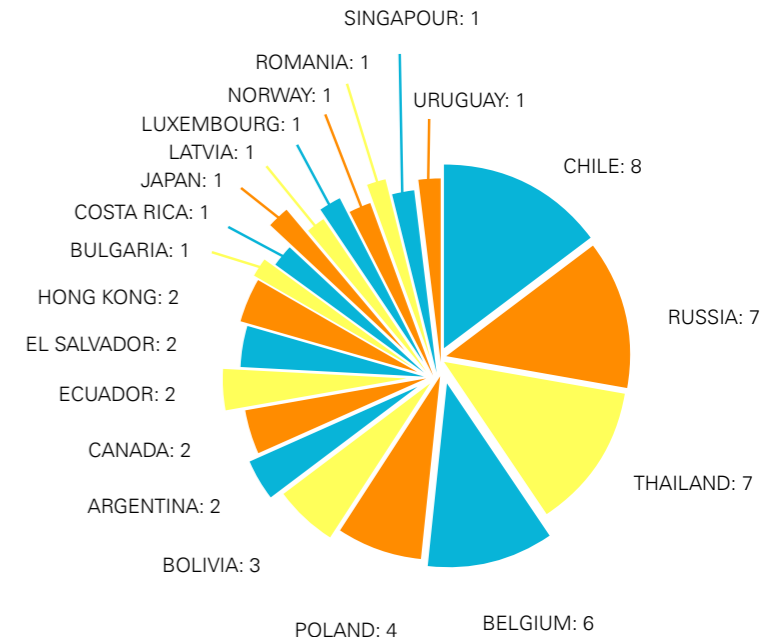

University Pathway Germany

WHY GLS – UNIQUE SELLING POINTS

- » 5 time winner of the [Star School Germany](#) award
- » 4 decades of experience
- » Wide age range: 7 to 18
- » Summer camps in attractive and metropolitan regions: Berlin and Munich

STUDENT AGES & NATIONALITIES

More than 1200 kids & teens from all over the world attend GLS programs every year.

SUMMER CAMPS IN BERLIN & MUNICH

*Others: Albania, Australia, Austria, Azerbaijan, Belarus, Belgium, Bosnia and Herzegovina, Canada, China, Colombia, Croatia, Denmark, Ecuador, Estonia, Finland, Georgia, Greece, Hongkong, Hungary, Israel, Japan, Kazakhstan, Kenya, Latvia, Lithuania, Luxembourg, Malta, Montenegro, Netherlands, North Macedonia, Norway, Pakistan, Philippines, Portugal, Romania, Serbia, Singapore, Slovakia, Slovenia, South Korea, Sweden, Switzerland, Tunisia, United Arab Emirates, Uzbekistan, Venezuela

» Find student profiles in the [GLS Community!](#) «

HIGH SCHOOL 2016-2023

> 10 STUDENTS

< 10 STUDENTS

SUMMER CAMPS IN BERLIN

AGES 12-18

GERMAN
4 lessons per day
(4 or 5 in Berlin
Westend)

SAMPLE WEEK