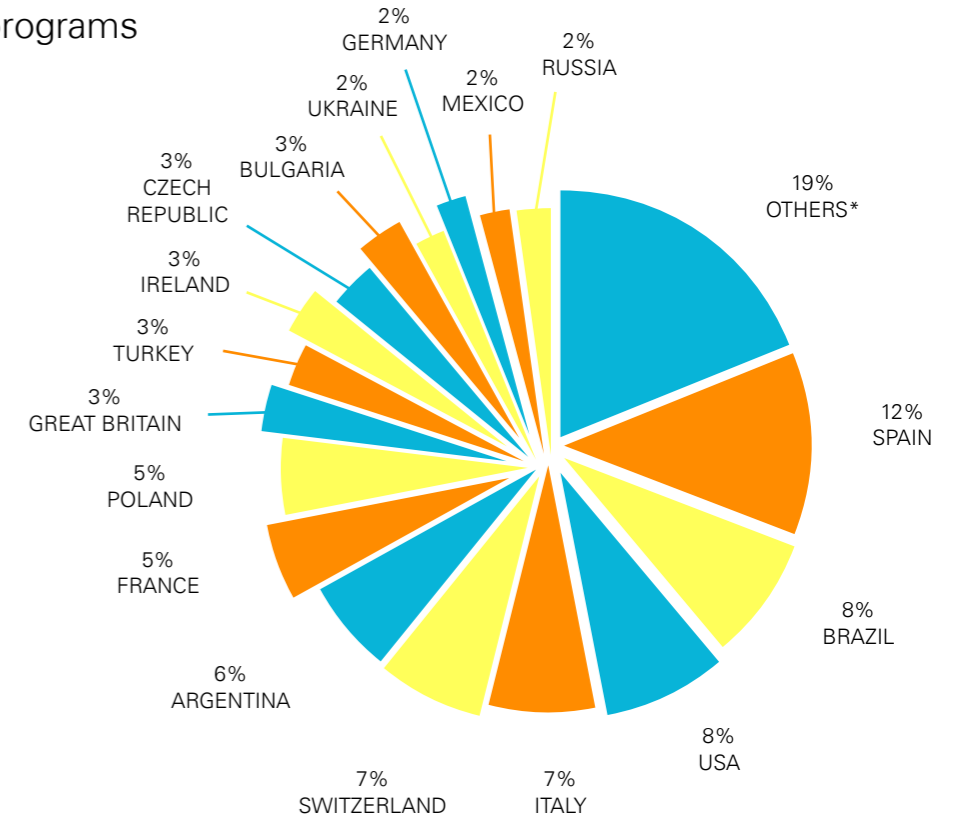

ABOUT

GLS EST. 1983

What began as a one woman show in 1983, is now a company with 170 employees and annually more than 5000 students from all over the world. [Learn more](#)

Barbara Jaeschke (center) who founded GLS in 1983, is directing it till today - together with her daughters Dr. Verena Jaeschke (left) and Dr. Reemda Jaeschke (right).

University Pathway Germany

WHY GLS – UNIQUE SELLING POINTS

- » 5 time winner of the [Star School Germany](#) award
- » 4 decades of experience
- » Wide age range: 7 to 18
- » Summer camps in attractive and metropolitan regions: Berlin and Munich

STUDENT AGES & NATIONALITIES

More than 1200 kids & teens from all over the world attend GLS programs every year.

SUMMER CAMPS IN BERLIN & MUNICH

*Others: Albania, Australia, Austria, Azerbaijan, Belarus, Belgium, Bosnia and Herzegovina, Canada, China, Colombia, Croatia, Denmark, Ecuador, Estonia, Finland, Georgia, Greece, Hongkong, Hungary, Israel, Japan, Kazakhstan, Kenya, Latvia, Lithuania, Luxembourg, Malta, Montenegro, Netherlands, North Macedonia, Norway, Pakistan, Philippines, Portugal, Romania, Serbia, Singapore, Slovakia, Slovenia, South Korea, Sweden, Switzerland, Tunisia, United Arab Emirates, Uzbekistan, Venezuela