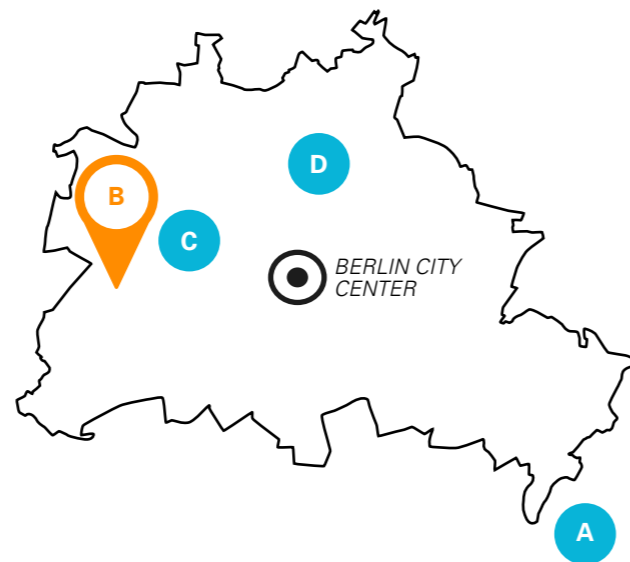

RIGHT NEXT DOOR: THE POOL OF THE OLYMPIC STADIUM

DAILY ACTIVITIES
IN BERLIN

BERLIN, MUSEUM ISLAND

PRICES

Dates & prices

LOCATION

Youth center in Berlin's Olympiapark

GERMAN COURSE

LOCATION

A study center in Josefstal, a village in the Bavarian Alps on Lake Schliersee and 50 km south of Munich

FACILITIES

campus with on-site accommodation, fireplace, barbecue, volleyball court, table tennis, pool table

DAILY ACTIVITIES
IN MUNICH

 **PRICES**
Dates & prices

LOCATION

Castle on the banks of River Isar in a wealthy residential district of Munich

GERMAN COURSE

20 lessons with max. 12 students per class on 3 levels: elementary, intermediate, advanced

PRICES
Dates & prices

SCHOOL LOCATIONS

Berlin, Bayreuth, Bremen, Darmstadt, Dresden Hamburg, Koblenz, Lübeck, Minden, Nürnberg, Wiesbaden: [read more](#)

» AGES

- Day schools: 14-17 years
- Boarding schools: 11-17 years