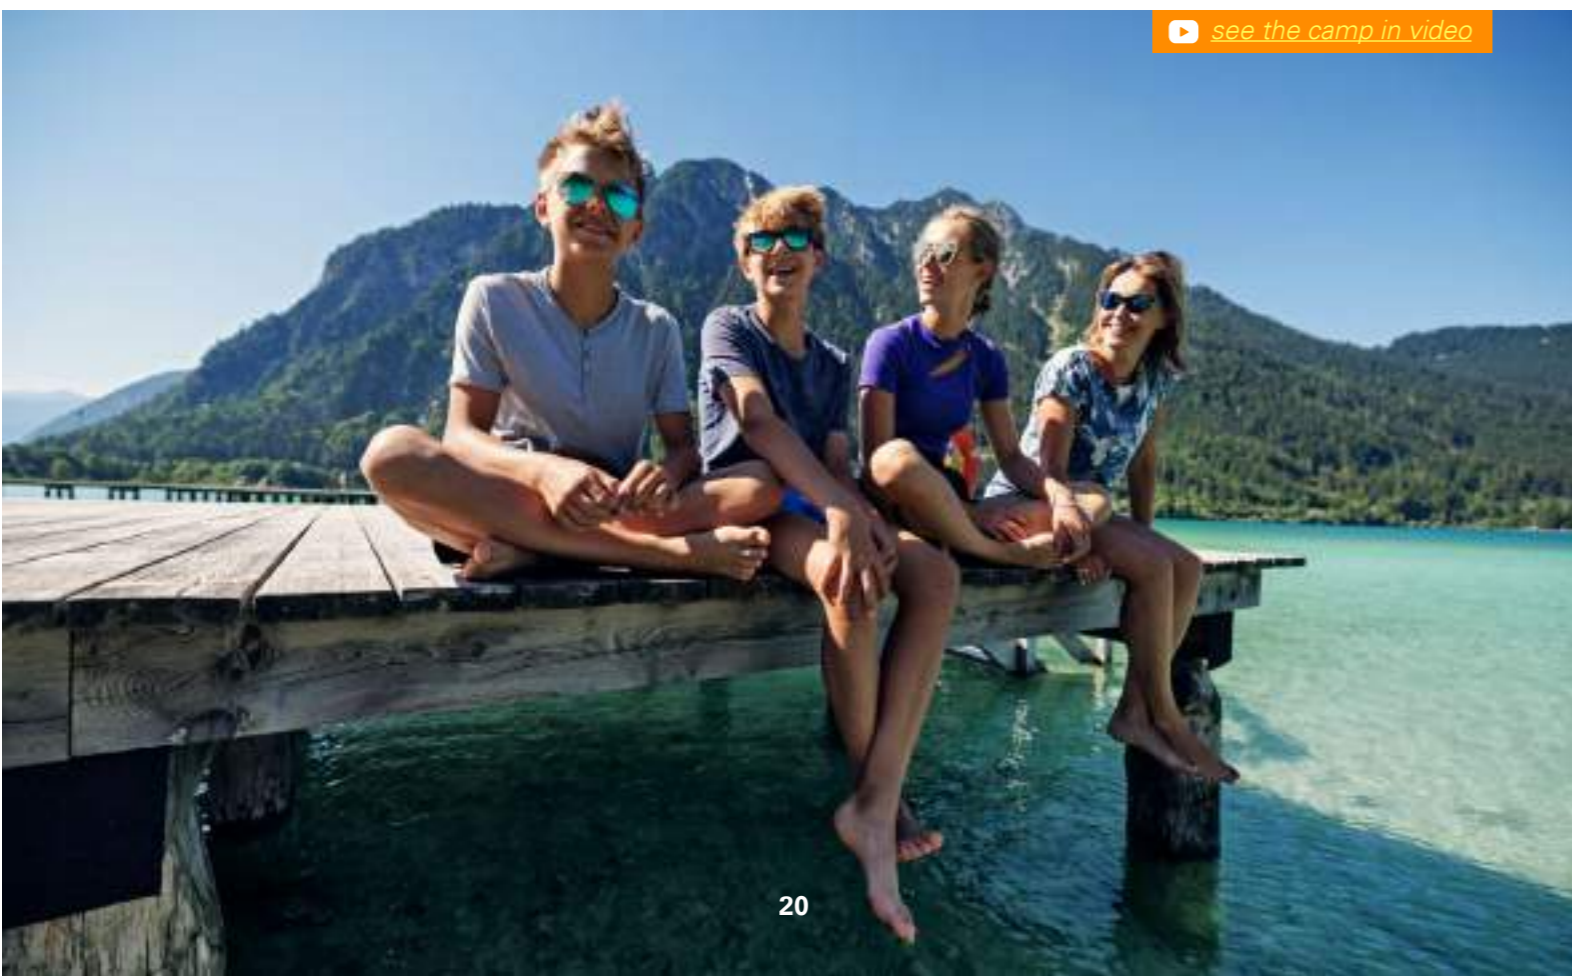

[see the camp in video](#)

MUNICH CASTLE

AGES 14 -17

This summer camp is the most metropolitan among the Bavarian camps and has a truly spectacular location: a real castle overlooking River Isar in Munich.