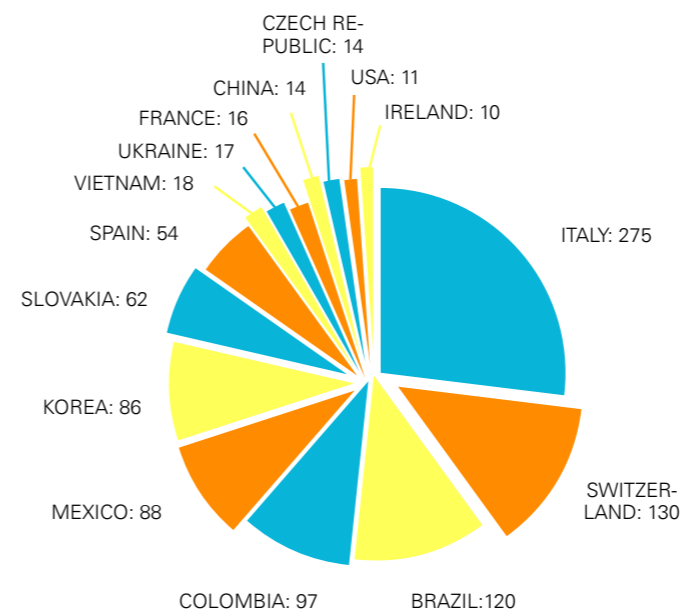

University Pathway Germany

WHY GLS – UNIQUE SELLING POINTS

- » 5 time winner of the [Star School Germany](#) award
- » 4 decades of experience
- » Wide age range: 7 to 18
- » Summer camps in attractive and metropolitan regions: Berlin and Munich

STUDENT AGES & NATIONALITIES

More than 1200 kids & teens from all over the world attend GLS programs every year.

SUMMER CAMPS IN BERLIN & MUNICH

*Others: Albania, Australia, Austria, Azerbaijan, Belarus, Belgium, Bosnia and Herzegovina, Canada, China, Colombia, Croatia, Denmark, Ecuador, Estonia, Finland, Georgia, Greece, Hongkong, Hungary, Israel, Japan, Kazakhstan, Kenya, Latvia, Lithuania, Luxembourg, Malta, Montenegro, Netherlands, North Macedonia, Norway, Pakistan, Philippines, Portugal, Romania, Serbia, Singapore, Slovakia, Slovenia, South Korea, Sweden, Switzerland, Tunisia, United Arab Emirates, Uzbekistan, Venezuela

» Find student profiles in the [GLS Community!](#) «

HIGH SCHOOL 2016-2023

> 10 STUDENTS

< 10 STUDENTS

SUMMER CAMPS IN BERLIN

AGES 12-18

GERMAN
4 lessons per day
(4 or 5 in Berlin
Westend)

SAMPLE WEEK