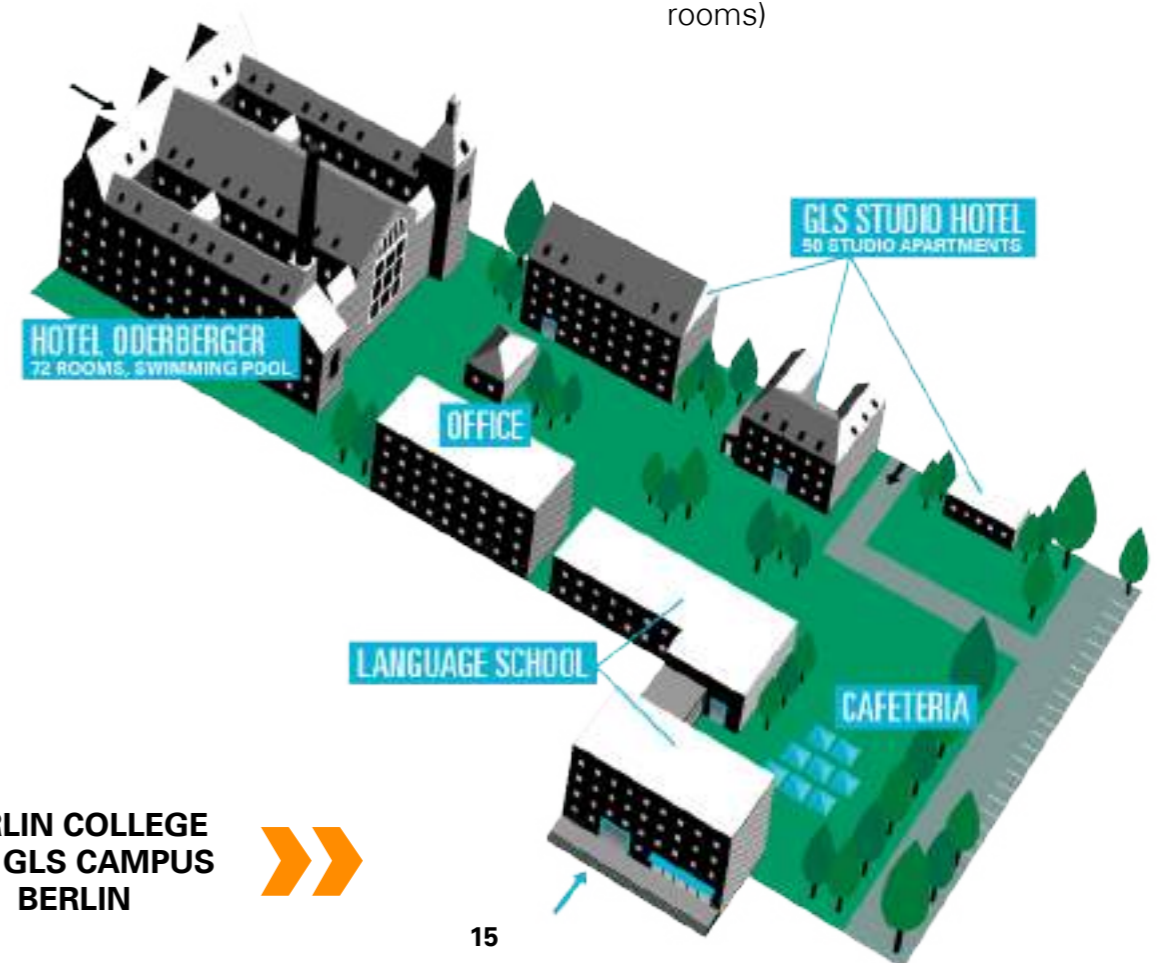

 **PRICES**
Dates & prices

LOCATION

On the GLS Campus in Berlin, in trendy Prenzlauer Berg

CAPACITY

160 students at a time

FACILITIES

GLS campus with 60 classrooms, canteen, garden, studio apartments

GERMAN COURSE

20 lessons (in the afternoon) with max. 12 students per class on 4 levels: beginners, elementary, intermediate, advanced

ACTIVITIES & EXCURSIONS

2 daily activities & one full day trip on Saturdays

ACCOMMODATION

Either our **Studio Hotel** on campus (3-5 bed rooms) or a hostel off-campus (shared rooms)

BERLIN COLLEGE
C/O GLS CAMPUS
BERLIN

SUMMER CAMPS IN MUNICH AGES 7-17

SUMMER CAMP MUNICH ADVENTURE

GERMAN*
4 lessons
per day

AGES FEATURES

- A** **MUNICH YOUNG & FUN** 7-14 *English courses available as well, campus in the Bavarian Alps, 50 km south of Munich
- B** **MUNICH ADVENTURE** 12-17 Beautiful hotel at Lake Spitzingsee, action-packed with lots of outdoor activities
- C** **MUNICH CASTLE** 14-17 On the banks of River Isar in the city center of Munich